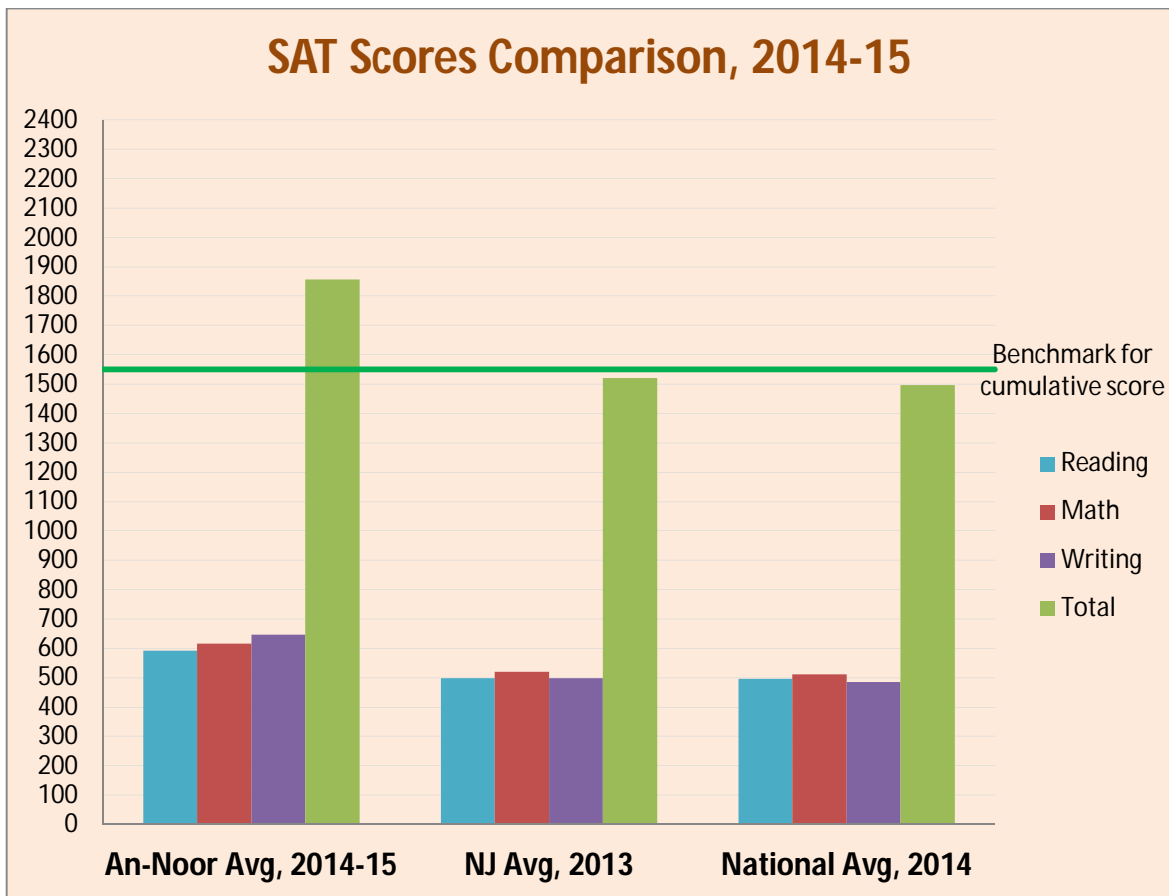

## An-Noor Academy SAT Scores

	An-Noor Avg, 2014-15	NJ Avg, 2013	National Avg, 2014
Reading	594	499	497
Math	617	522	513
Writing	647	500	487
Total	1858	1521	1497

Rather than just report a school's average SAT scores, the DOE now calculates the percentage of students scoring 1,550 or better, a benchmark that it says is "associated with a high likelihood of college success."<sup>1</sup>

- **78% of An-Noor Academy graduates have exceeded the benchmark set by the Department of Education**
- **The total SAT score places An-Noor students in 85 percentile, which means that the students are in top 15% nationally and did better than 85% of college bound seniors<sup>2</sup>**